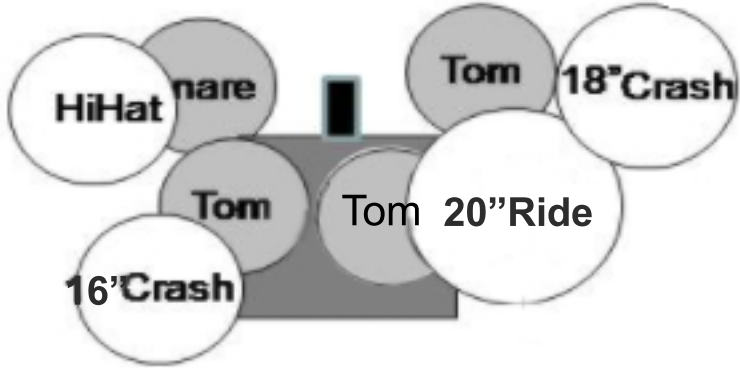

MON 3
XLR- output for
in-ear monitor

B. Crosstream

Bc voc

Jay Victory
MARSHALL VBA400
MARSHALL VBC810

BASS

XLR: preamp output

Tim Stealer
MARSHALL JCM800
MARSHALL 1960A 8Ω
MARSHALL 1960B 8Ω

GTR